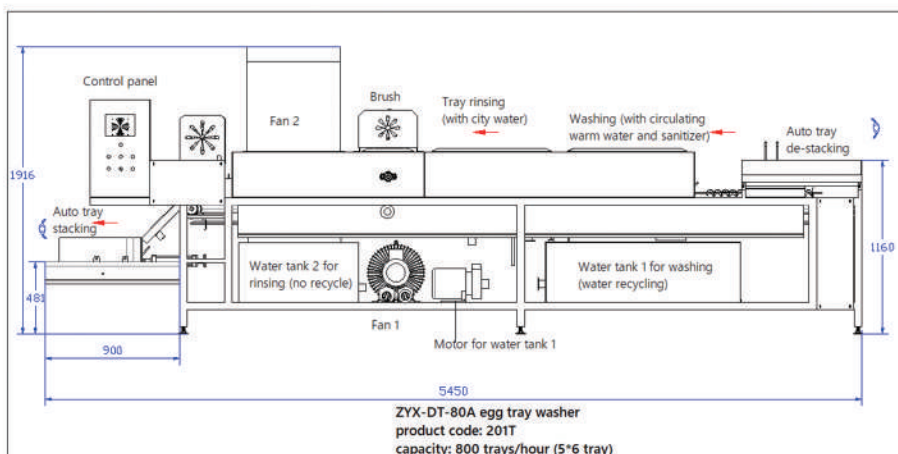

Model	ZYX-DT-80A
Product code	201T
Capacity	800 trays/hour
Speed	Adjustable
Power	17.5KW (excluded air compressor)
Voltage	380V-415V, 3-phase
People	Only one
Dimension (L* W* H)	5.45*0.9*1.9 M
Net weight	750 kg
Gross weight	1000 kg
Function	Automatic egg tray de-stacking, sanitizing, washing & rinsing, drying and automatic egg tray stacking